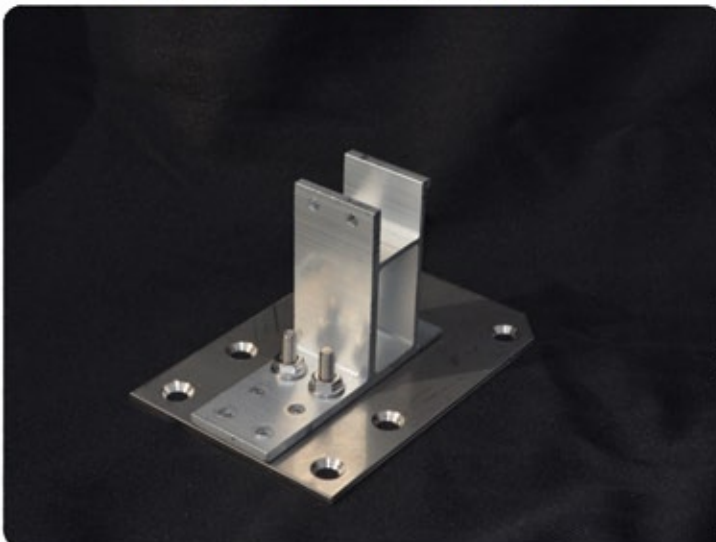

## Call Today For A Quote!

Our exclusive Membrane Mounts allow SnoBar/ ColorBar products to be safely installed on Membrane/ TPO type roof systems without roof leaks, membrane damage, or voided warranties. Membrane mounts are fabricated with a 12 gauge 304 stainless steel plate, two 304 stainless steel studs and one extruded aluminum ColorBracket mount. Six predrilled screw holes allow for mechanical fastening to new or existing roof structures. They are designed to be mechanically fastened over the base membrane layer then flashed over by a 12"x12" square of membrane for a watertight seal.