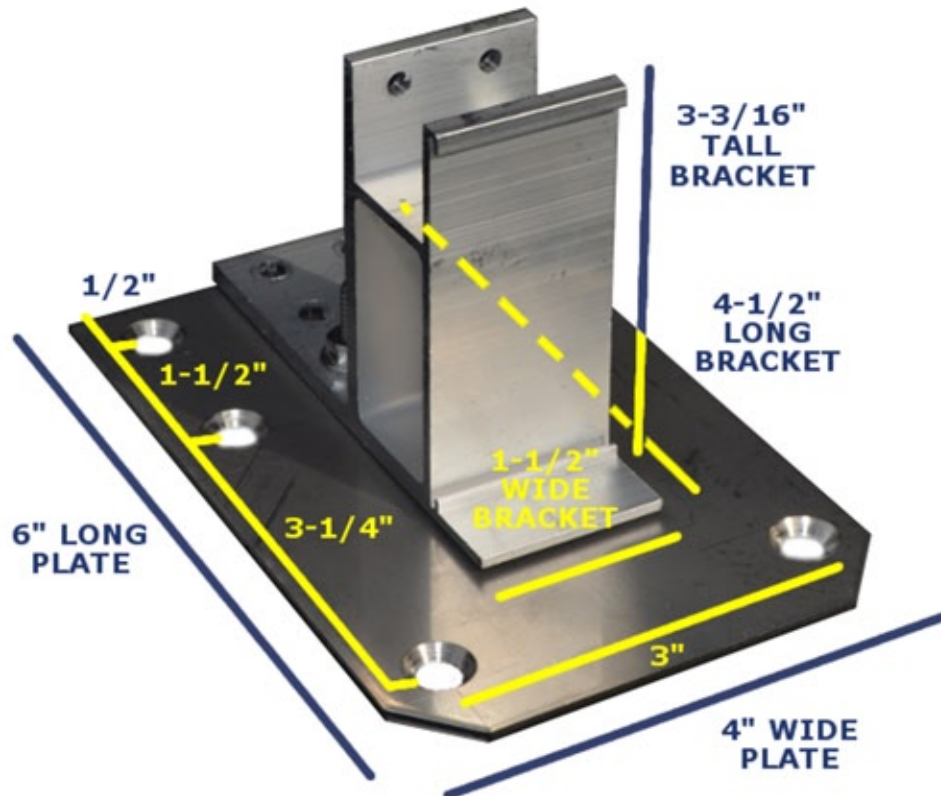

## Call Today For A Quote!

Our exclusive Membrane Mounts allow SnoBar/ ColorBar products to be safely installed on Membrane/ TPO type roof systems without roof leaks, membrane damage, or voided warranties. Membrane mounts are fabricated with a 12 gauge 304 stainless steel plate, two 304 stainless steel studs and one extruded aluminum ColorBracket mount. Six predrilled screw holes allow for mechanical fastening to new or existing roof structures. They are designed to be mechanically fastened over the base membrane layer then flashed over by a 12"x12" square of membrane for a watertight seal.