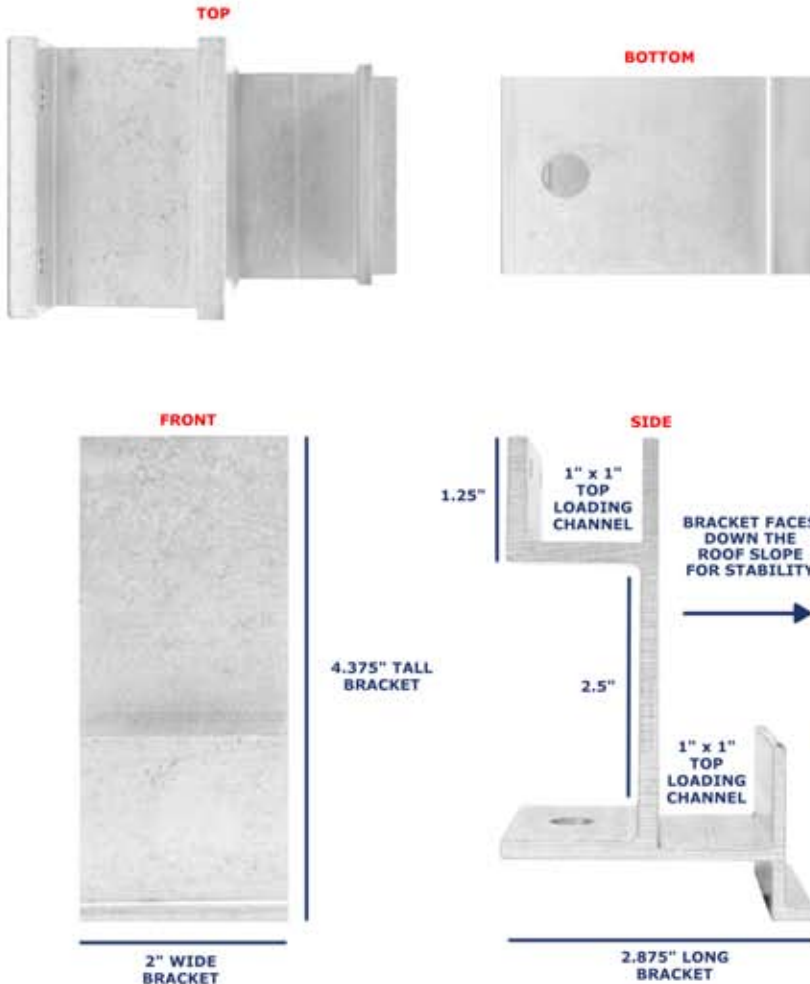

RC-2B Bracket

1 (800) 766-5291
(717)737-4398

www.SNOBLOX-SNOJAX.com

TWO BAR MOUNTING BRACKET FOR SNOBAR AND COLORBAR

This is a 2 inch wide double-bar mounting bracket, also known as the "RC-2B Bracket". Our exclusive Double-Bar Mounts are perfect for projects that require a two bar system in their specifications. This innovative mounting system allows SnoBar/ColorBar products to be safely installed on standing seam roofs without leaks, damage, or voided warranties. Constructed from extruded aluminum and utilizing the proven power of our patented RoofClamps, these mounts can be used for new or existing roofs. Bar, RoofClamp and bar mounting fasteners are NOT included.

Disclaimer:

The SnoBar and ColorBar components are usually sold as a complete component kit or as a project designed system specified by the manufacturer or architectural engineer. It is important to follow a specifically designed spacing recommendation for your project from the manufacturer or architectural engineer. The components are not sold with the intent of building your own rail system, please see warranty below.