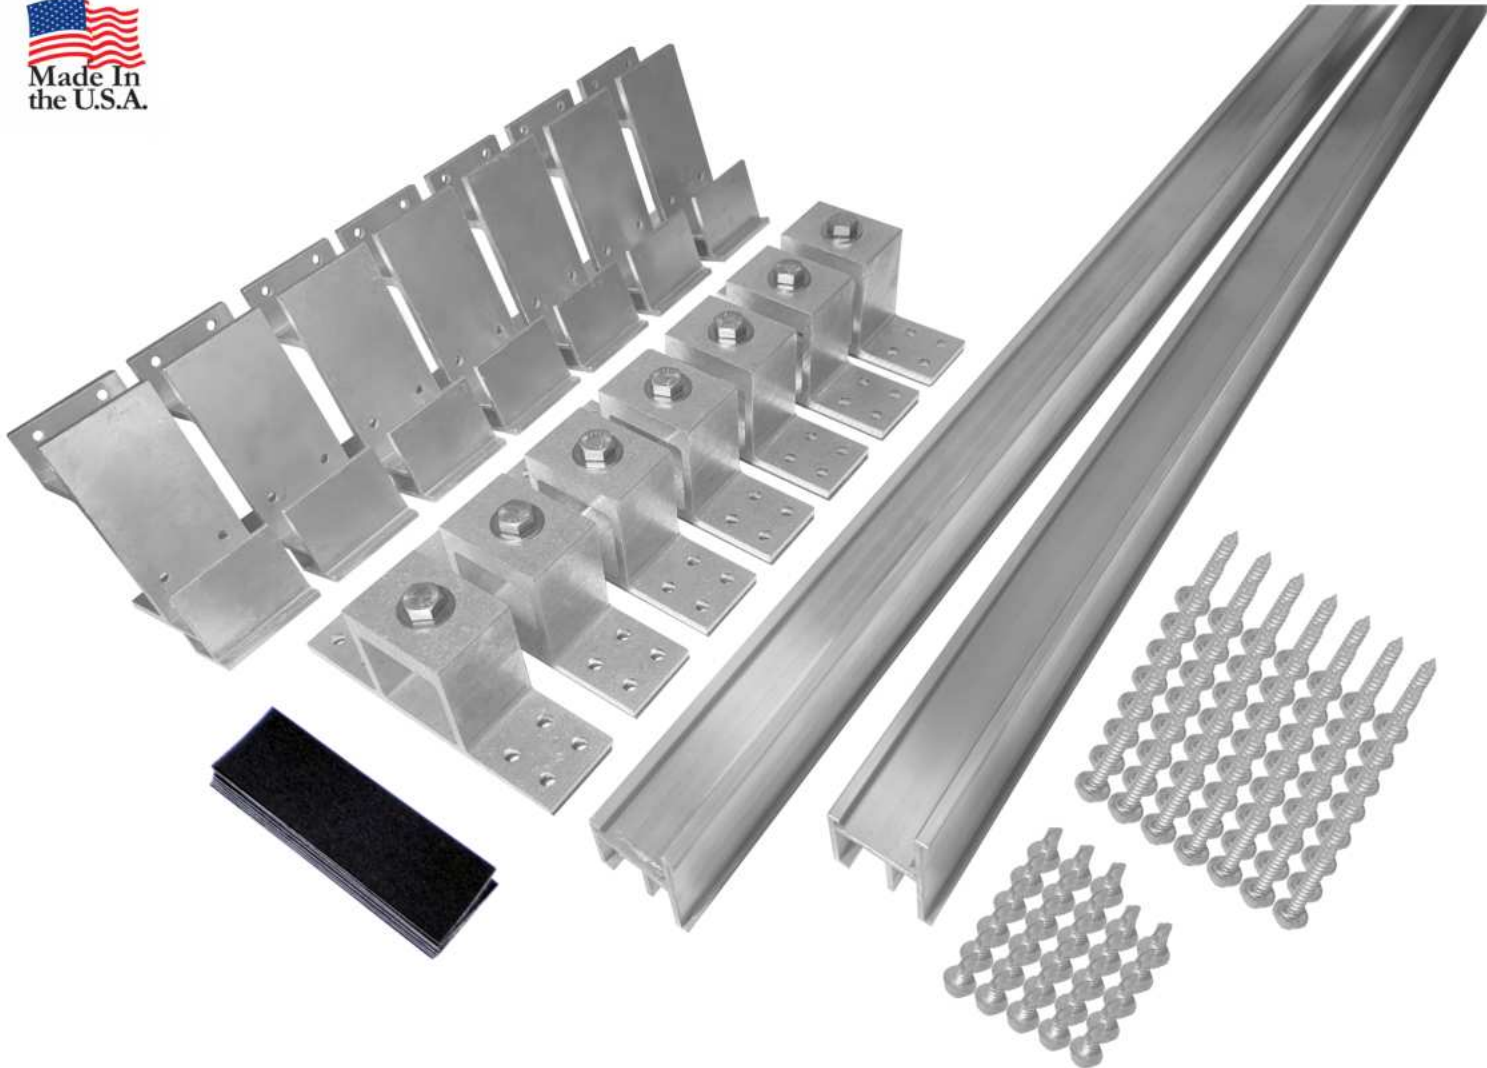

# SC-2B ColorBar

1 (800) 766-5291  
(717)737-4398

[www.SNOBLOX-SNOJAX.com](http://www.SNOBLOX-SNOJAX.com)

**Call Today For A Quote!**

The double bar ColorBar runs two full 6061-T6 aluminum extrusions per row instead of one. Each bar carries three internal support ribs and runs continuously through the upper and lower channels of a shared double bar bracket mounted on top of an MRM screw-down base. The result is a snow rail with roughly twice the cross-sectional holding area of a single bar system, paired with the deflection resistance of a structural aluminum extrusion - and the only aluminum double bar system on the market with a front-face ColorStrip channel for architectural panel match.

Placement in just isolated areas such as chimneys, doorways, vents and partial roof sections is NOT recommended.