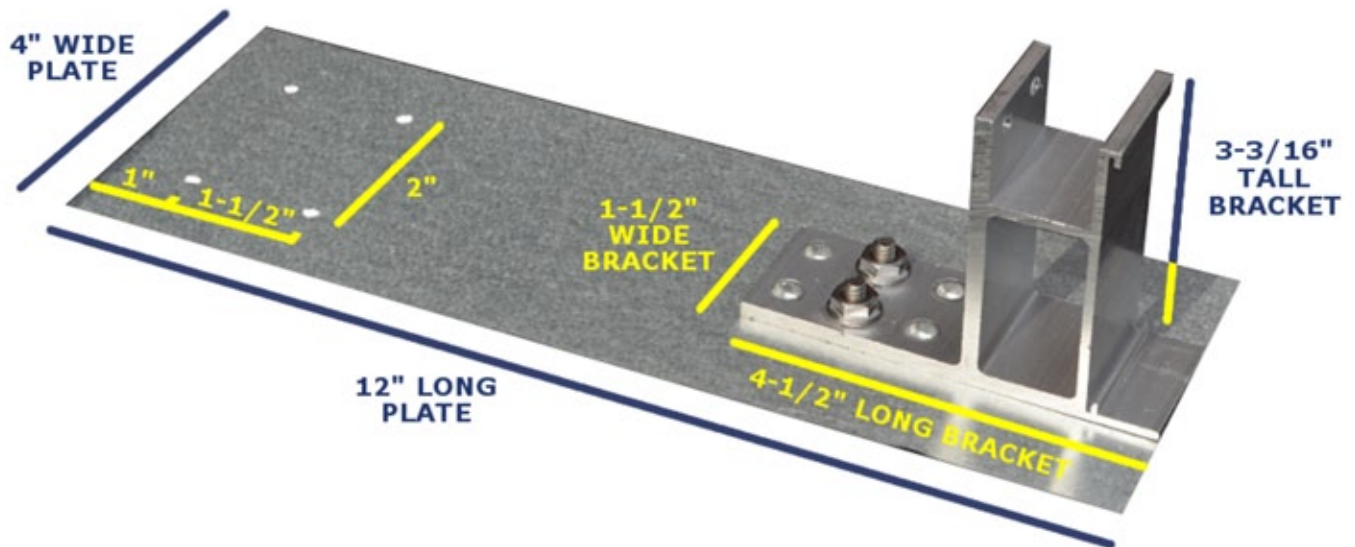

Shingle Bracket

1 (800) 766-5291
(717)737-4398

www.SNOBLOX- SNOJAX.com

Call Today For A Quote!

Our exclusive Shingle Mounts allow SnoBar and ColorBar products to be safely installed on shingle roof systems without causing roof leaks, shingle damage, or voided warranties. Shingle Mounts are fabricated with a 12" X 4"- 24 gauge galvalume strap, two 304 stainless steel mounting bolts, and one extruded aluminum ColorBracket mount. Four predrilled screw holes allow for mechanical fastening to new or existing roof structures.

This is the fastest installing system on the market due to the exclusive top-loading mounts. Fast and easy installation means lower labor costs and less chance of scratching the bar's finish!

If you have a shingle roof and need a snow retention system, call us at 800-766-5291.