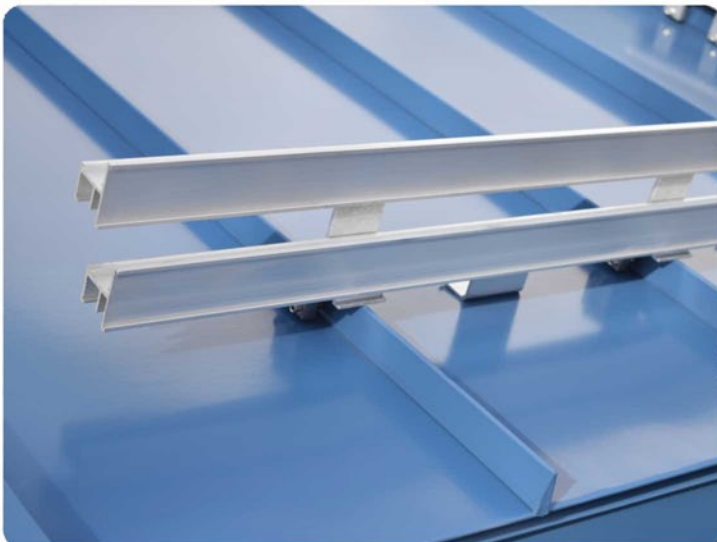

Two Bar ColorBar

1 (800) 766-5291
(717)737-4398

www.SNOBLOX-SNOJAX.com

Available in Both
SnoBar & ColorBar

Call Today For A Quote!

Our exclusive Double-Bar Mounts are perfect for projects that require a two bar system in their specifications. This innovative mounting system allows SnoBar/ColorBar products to be safely installed on standing seam roofs without leaks, damage, or voided warranties. Constructed from extruded aluminum and utilizing the proven power of our patented RoofClamps, these mounts can be used for new or existing roofs. Attachment is achieved with our "Cupped Tip Stainless Steel Screws". These specially designed screws permanently anchor to the seam. They require 90/in.lbs of torque, whereas round tip set screws can require up to 180/in.lbs. Less torque means more efficient holding power and less chance of damaging the seam. Installation is fast and easy, while avoiding costly damage to the roof's finish.