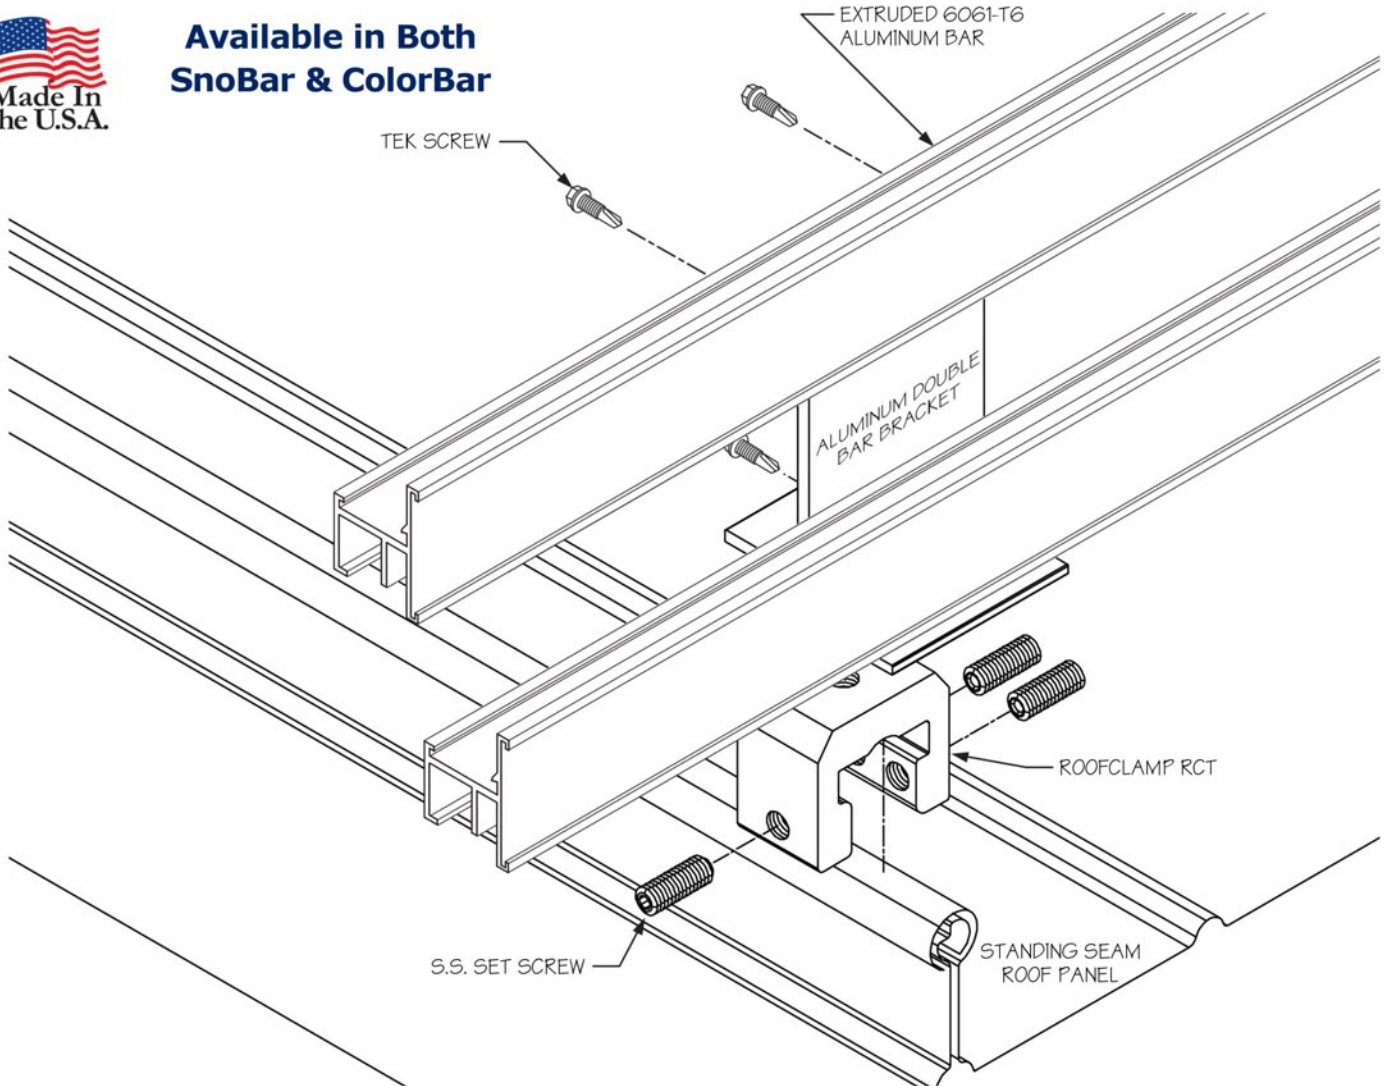

Two Bar ColorBar

1 (800) 766-5291
(717)737-4398

www.SNOBLOX-SNOJAX.com

Available in Both
SnoBar & ColorBar

Call Today For A Quote!

Our exclusive Double-Bar Mounts are perfect for projects that require a two bar system in their specifications. This innovative mounting system allows SnoBar/ColorBar products to be safely installed on standing seam roofs without leaks, damage, or voided warranties. Constructed from extruded aluminum and utilizing the proven power of our patented RoofClamps, these mounts can be used for new or existing roofs. Attachment is achieved with our "Cupped Tip Stainless Steel Screws". These specially designed screws permanently anchor to the seam. They require 90/in.lbs of torque, whereas round tip set screws can require up to 180/in.lbs. Less torque means more efficient holding power and less chance of damaging the seam. Installation is fast and easy, while avoiding costly damage to the roof's finish.