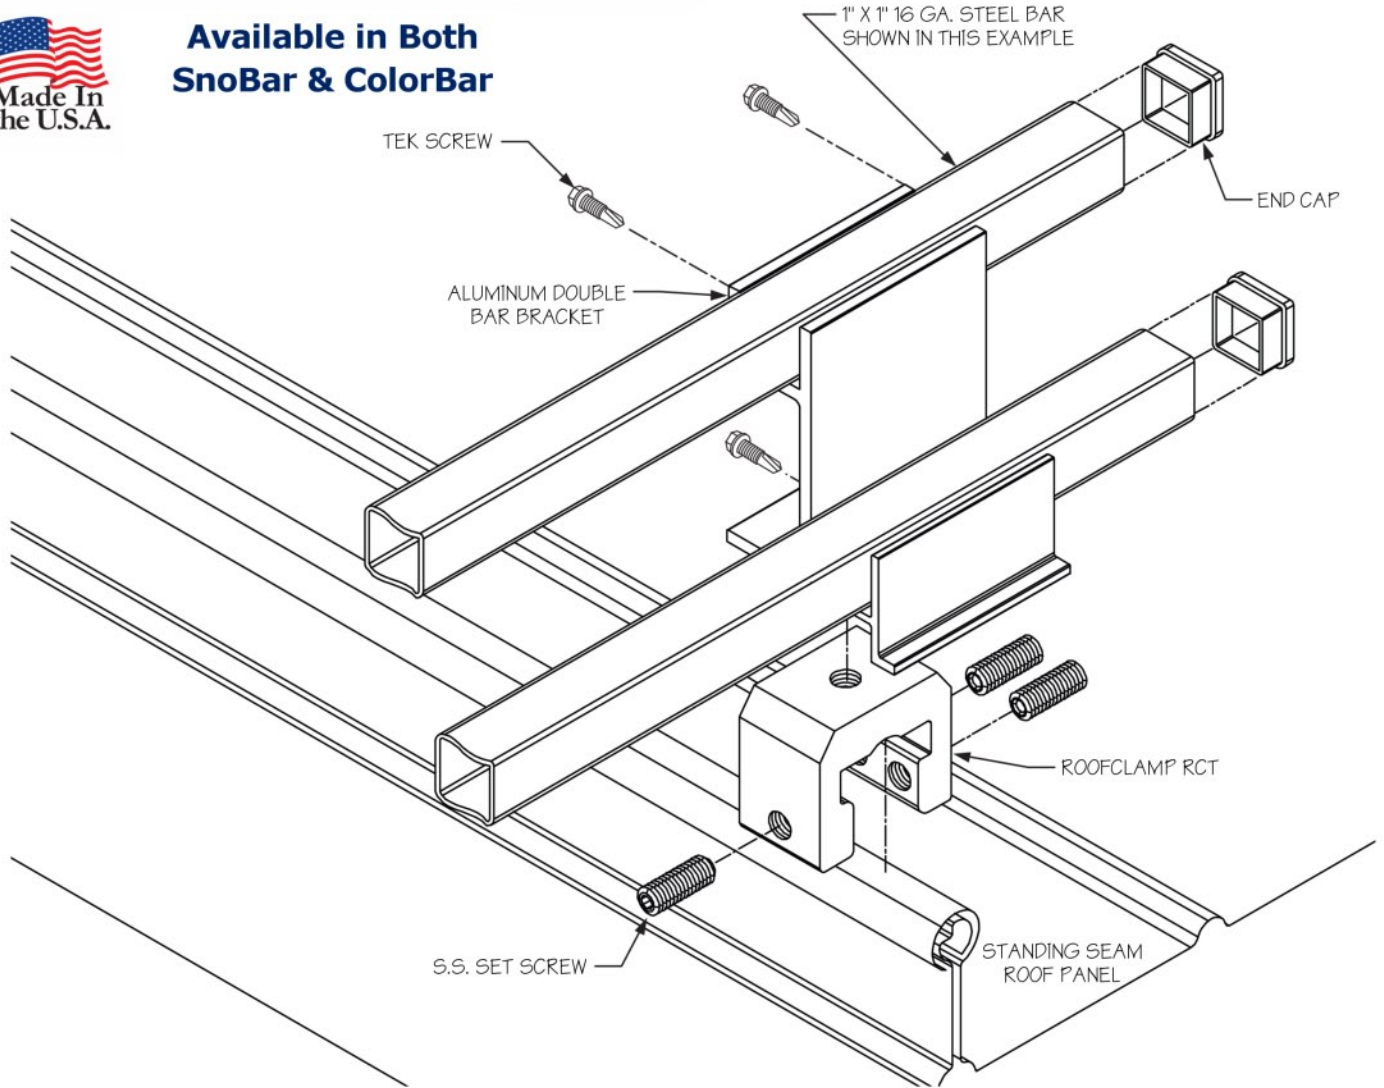

Two Bar SnoBar

1 (800) 766-5291
(717)737-4398

www.SNOBLOX- SNOJAX.com

Available in Both
SnoBar & ColorBar

Call Today For A Quote!

Our exclusive Double-Bar Mounts are perfect for projects that require a two bar system in their specifications. This innovative mounting system allows SnoBar/ColorBar products to be safely installed on standing seam roofs without leaks, damage, or voided warranties. Constructed from extruded aluminum and utilizing the proven power of our patented RoofClamps, these mounts can be used for new or existing roofs. Attachment is achieved with our "Cupped Tip Stainless Steel Screws". These specially designed screws permanently anchor to the seam. They require 90/in.lbs of torque, whereas round tip set screws can require up to 180/in.lbs. Less torque means more efficient holding power and less chance of damaging the seam. Installation is fast and easy, while avoiding costly damage to the roof's finish.