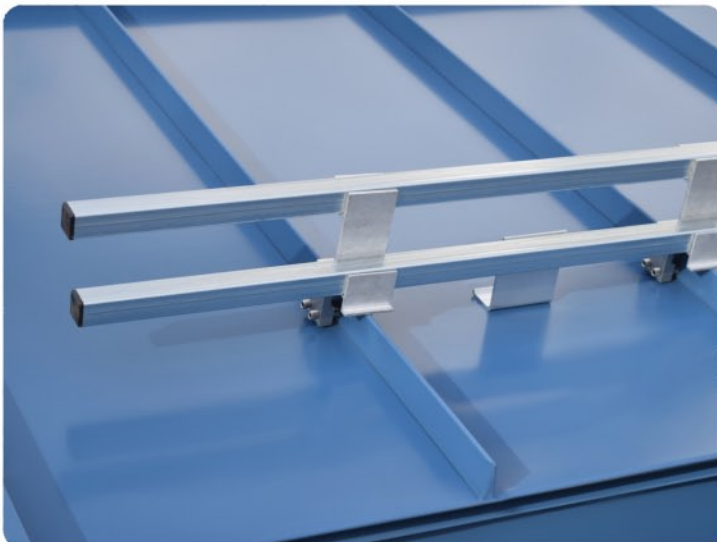

Two Bar SnoBar

1 (800) 766-5291
(717)737-4398

www.SNOBLOX- SNOJAX.com

Available in Both
SnoBar & ColorBar

Call Today For A Quote!

Our exclusive Double-Bar Mounts are perfect for projects that require a two bar system in their specifications. This innovative mounting system allows SnoBar/ColorBar products to be safely installed on standing seam roofs without leaks, damage, or voided warranties. Constructed from extruded aluminum and utilizing the proven power of our patented RoofClamps, these mounts can be used for new or existing roofs. Attachment is achieved with our "Cupped Tip Stainless Steel Screws". These specially designed screws permanently anchor to the seam. They require 90/in.lbs of torque, whereas round tip set screws can require up to 180/in.lbs. Less torque means more efficient holding power and less chance of damaging the seam. Installation is fast and easy, while avoiding costly damage to the roof's finish.