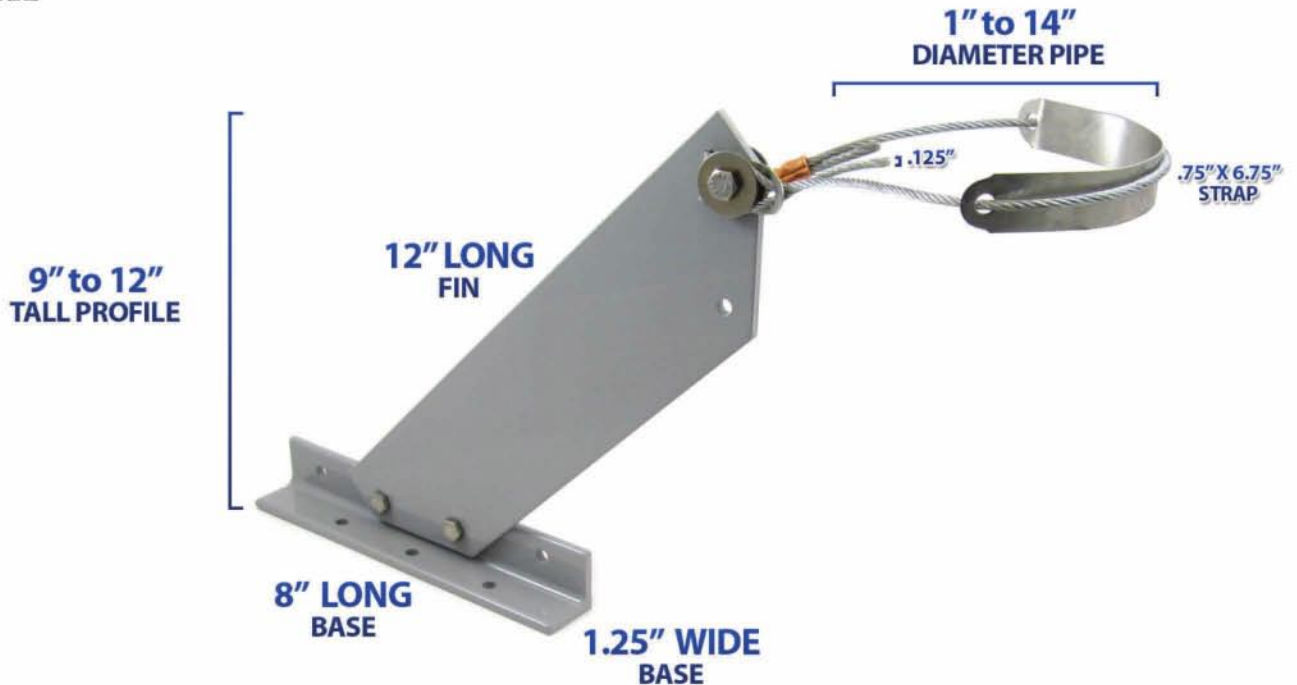

VentSaver P-383

Vent Pipe Protection. Cricket Eliminator.

1 (800) 766-5291

(717)737-4398

www.SNOBLOX- SNOJAX.com

The larger of two models, recommended for heavy snow areas. This product adds support and strength to your vent pipes, chimneys or masts while the innovative fin design cuts through and assists in the shedding of snow and ice from your roof. Installation is quick and easy. The VentSaver P-383 series is made from non-corrosive powder-coated aluminum and stainless steel aircraft cable. Includes stainless steel nuts, bolts and heavy duty 1 1/2" lag screws. The P-383 series will fit any roof pitch and pipe sizes from 1" to 14" in diameter and provides a 9"-12" standing profile to protect taller pipes.

Not to be installed on roofs subjected to the impact of snow and ice dropping from unprotected upper roof areas.